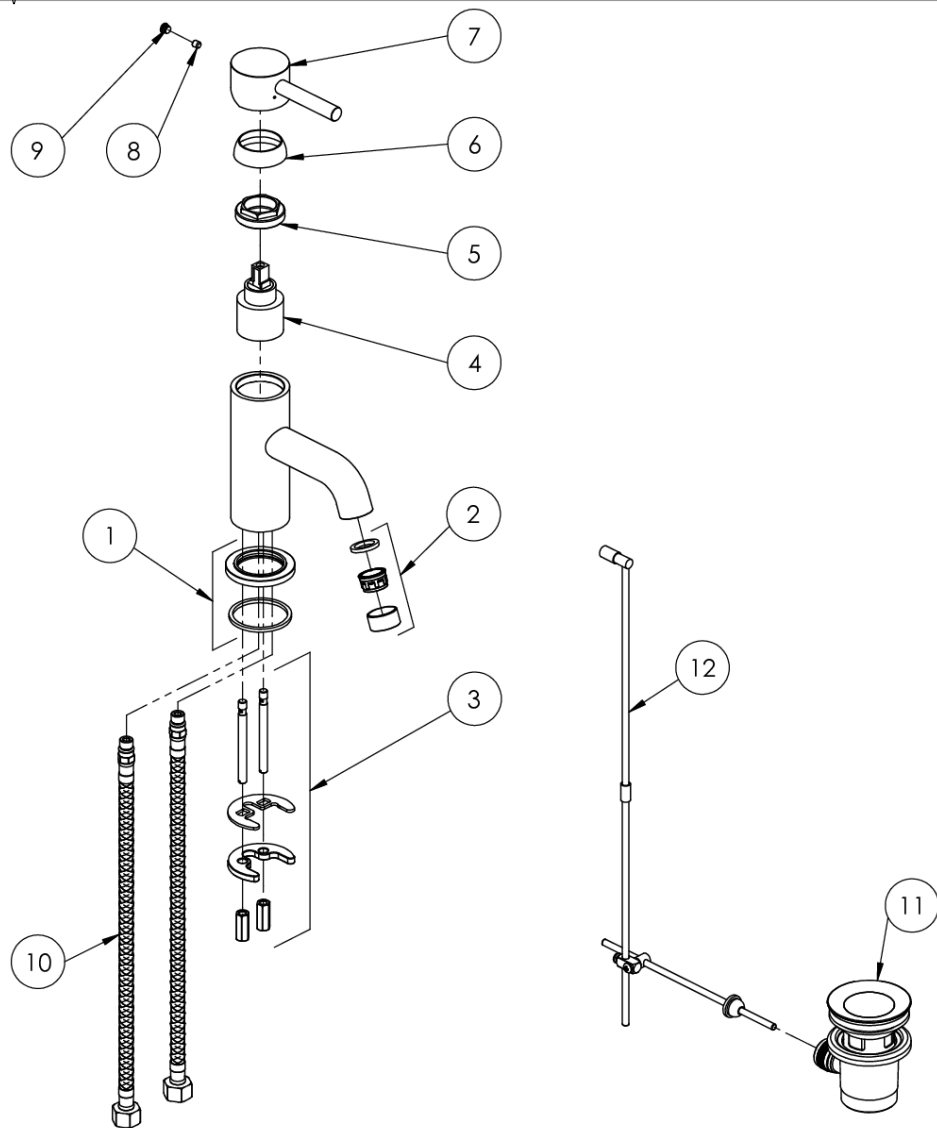

100 1000 RG Single lever basin mixer with pop up waste

projection 100 mm, with ceramic cartridge, with flexible hoses 3/8", rose gold

PRODUCT IMAGE

100 1000 RG Single lever basin mixer with pop up waste

projection 100 mm, with ceramic cartridge, with flexible hoses 3/8", rose gold

TECHNICAL DRAWING

100 1000 RG Single lever basin mixer with pop up waste
 projection 100 mm, with ceramic cartridge, with flexible hoses 3/8", rose gold

EXPLODED VIEW

PartNo	DE	EN	
1	099 9870	Fuß-Rosette Ø 52mm	foot rosette Ø 52mm
2	099 9134	Luftsprudler innenliegend, komplett mit Montageschlüssel	aerator inside with chrome finished sleeve
3	099 9800	Befestigungsset 2 Gewindestifte M6, ohne Fußrosette	fixing set, 2 x free rod M6, without base rosette
4	099 9019 1	Keramik-Kartusche Ø 35mm (Kerox)	ceramic cartridge Ø 35mm (Kerox)
5	099 8010	Überwurfmutter Kartuschenbefestigung 35mm	hexagonnut to fix cartridge 35mm
6	099 8011	Kugelkappe, chrom	chrome sleeve for hexagonnut
7	099 9910	EHM-Armaturenhebel komplett mit Logo	lever for single lever mixer complete with logo
8		Madenschraube zum Armaturenhebel	hexagon screw for lever
9	099 4107	Chromkämpchen	chrom cap of single lever mixer handle
10	099 9200	Flexschlauch Ü 3/8" x M10, Länge 360mm (Paar)	flexible hose Ü 3/8" x M10, length 360mm (pair)
11	099 9300	Ablaufgarnitur 1 1/4" ohne Kugelstange	pop up waste 1 1/4" without vertical ball-rod
12	099 9850	Zugstangenset mit Zugstange	pop up rod and ball rod
			100 1000
			28.10.2013
			STST144
			STEINBERG
			