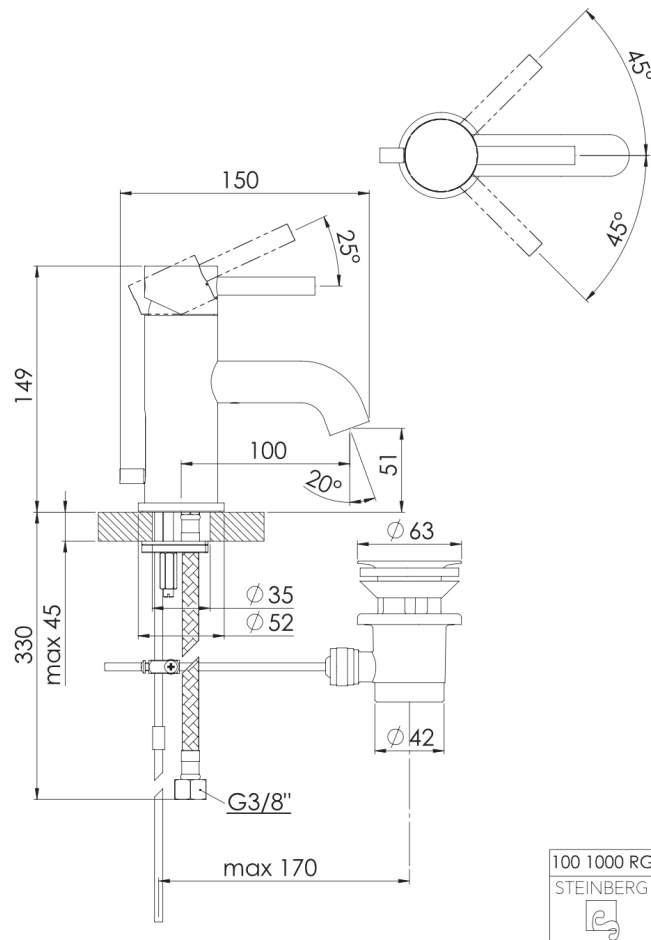

100 1000 RG Single lever basin mixer with pop up waste

projection 100 mm, with ceramic cartridge, with flexible hoses 3/8", rose gold

PRODUCT IMAGE

100 1000 RG Single lever basin mixer with pop up waste

projection 100 mm, with ceramic cartridge, with flexible hoses 3/8", rose gold

TECHNICAL DRAWING

100 1000 RG Single lever basin mixer with pop up waste
 projection 100 mm, with ceramic cartridge, with flexible hoses 3/8", rose gold

EXPLODED VIEW

PartNo	DE	EN	
1	099 9870	Fuß-Rosette Ø 52mm	foot rosette Ø 52mm
2	099 9134	Luftsprudler innenliegend, komplett mit Montageschlüssel	aerator inside with chrome finished sleeve
3	099 9800	Befestigungsset 2 Gewindestifte M6, ohne Fußrosette	fixing set, 2 x free rod M6, without base rosette
4	099 9019 1	Keramik-Kartusche Ø 35mm (Kerox)	ceramic cartridge Ø 35mm (Kerox)
5	099 8010	Überwurfmutter Kartuschenbefestigung 35mm	hexagonnut to fix cartridge 35mm
6	099 8011	Kugelkappe, chrom	chrome sleeve for hexagonnut
7	099 9910	EHM-Armaturenhebel komplett mit Logo	lever for single lever mixer complete with logo
8		Madenschraube zum Armaturenhebel	hexagon screw for lever
9	099 4107	Chromkämpchen	chrom cap of single lever mixer handle
10	099 9200	Flexschlauch Ü 3/8" x M10, Länge 360mm (Paar)	flexible hose Ü 3/8" x M10, length 360mm (pair)
11	099 9300	Ablaufgarnitur 1 1/4" ohne Kugelstange	pop up waste 1 1/4" without vertical ball-rod
12	099 9850	Zugstangenset mit Zugstange	pop up rod and ball rod
			100 1000
			28.10.2013
			STST144
			STEINBERG
			